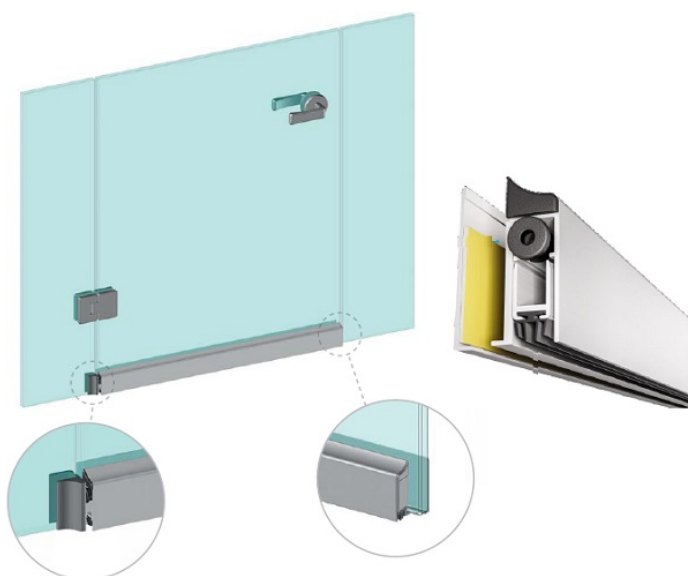

PRODUCT SHEET

Description:

Drop Down Black Alu Profile, "B" ,F/Glass Doors,930mm, W/Ad- hesive Tape, 40mm Profile Height, 14mm Drop Function,Can be, shorten 150mm on the opposite Side to the Plunger, Tested to

Item number:

15.22.650-7

Units	Box	Carton	HS Code	Barcode
Set	1	10	8302415000	
5704866509565				

PLUNGER TYPE

SEALS

B

SISO A/S

Mileparken 11
DK-2740 Skovlunde
Denmark
VAT: DK 24786013