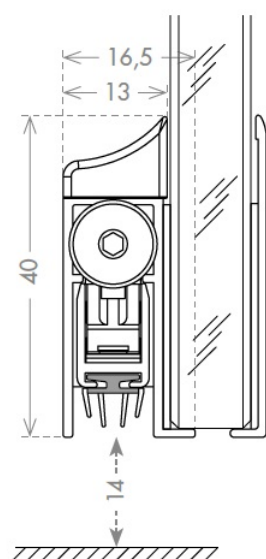

PRODUCT SHEET

Description:

Drop Down Black Alu Profile, "B" ,F/Glass Doors,930mm, W/Ad- hesive Tape, 40mm Profile Height, 14mm Drop Function,Can be, shorten 150mm on the opposite Side to the Plunger, Tested to

Item number:

15.22.650-7

Units	Box	Carton	HS Code	Barcode
Set	1	10	8302415000	
5704866509565				

PLUNGER TYPE

SEALS

B

SISO A/S

Mileparken 11
DK-2740 Skovlunde
Denmark
VAT: DK 24786013